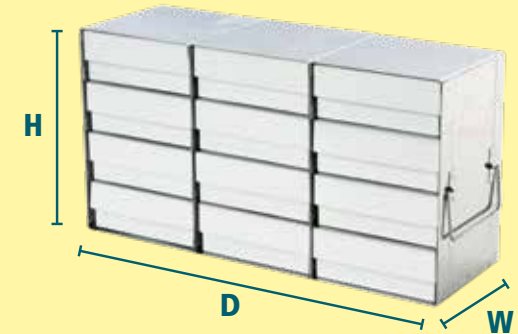

EPPENDORF (NEW BRUNSWICK)

	U535VIP			U570			U725VIP		
	1 S. Steel, Side Access	2 Aluminium, Side Access	3 S.Steel, Pull Out Shelves	1 S. Steel, Side Access	2 Aluminium, Side Access	3 S.Steel, Pull Out Shelves	1 S. Steel, Side Access	2 Aluminium, Side Access	3 S. Steel, Pull Out Shelves
Freezer racking Cat. No.	I2602-4400	I2612-4400	I2632-4400	I2602-4400	I2612-4400	I2632-4400	I2602-4700	I2612-4700	I2632-4700
Racks per freezer	12	12	12	25	25	25	18	18	12
Boxes per rack	28 (4x7)	28 (4x7)	28 (4x7)	16 (4x4)	16 (4x4)	16 (4x4)	28 (4x7)	28 (4x7)	28 (4x7)
Boxes per freezer	336	336	336	400	400	400	504	504	336

HOW TO MEASURE UPRIGHT FREEZER RACKING

See website for the external dimensions of the freezer racking listed on this guide.

PHCBI (PANASONIC / SANYO)

	MDF-DU302VX			MDF-DU502VH-PE MDF-DU502VX			MDF-DU702VH-PE MDF-DU702VX			MDF-DU900V-PE					
	1 S. Steel, Side Access	2 Aluminium, Side Access	3 S.Steel, Pull Out Shelves	1 S. Steel, Side Access	2 Aluminium, Side Access	3 S. Steel, Pull Out Shelves	1 S. Steel, Side Access	2 Aluminium, Side Access	3 S.Steel, Pull Out Shelves	1 Stainless Steel, Side Access		2 Aluminium, Side Access		3 Stainless Steel, Pull Out Shelves	
Freezer racking Cat. No.	I2602-4500	I2612-4500	I2632-4500	I2602-4600	I2612-4600	I2632-4600	I2602-4600	I2612-4600	I2632-4600	I2602-4500	I2602-4600	I2612-4500	I2612-4600	I2632-4500	I2632-4600
Racks per freezer	12	12	24	16	16	16	24	24	24	14	14	14	14	14	14
										28 Total		28 Total		28 Total	
Boxes per rack	20 (4x5)	20 (4x5)	20 (4x5)	24 (4x6)	24 (4x6)	24 (4x6)	24 (4x6)	24 (4x6)	24 (4x6)	20 (4x5)	24 (4x6)	20 (4x5)	24 (4x6)	20 (4x5)	24 (4x6)
										44 Total		44 Total		44 Total	
Boxes per freezer	240	240	240	384	384	384	576	576	576	280	336	280	336	280	336
										616 Total		616 Total		616 Total