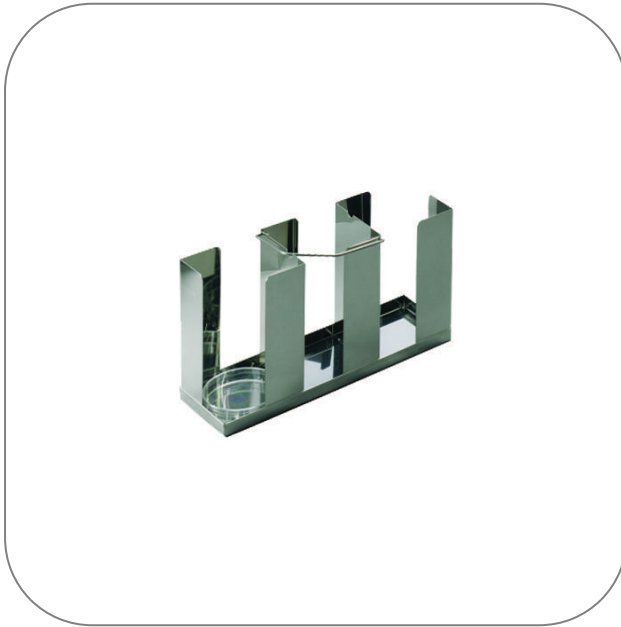

Stainless Steel Petri Dish Racks for 30x100mm Diameter Dishes

Product Highlights

- Card holder on the front
- Fold-down handle

Product Applications

Sample storage

STARLAB reserves the right to make changes at any time and without prior notice. The content and design of this PDF are protected by national and international copyright law and are the property of STARLAB International GmbH. Any duplication, editing, distribution and any kind of use and utilization of this PDF content in electronic systems, online media and / or libraries or similar databases requires the prior consent of STARLAB International GmbH.

Starlab (UK) LTD
5 Tanners Drive
MK14 5BU Milton Keynes
Email: info@starlab.co.uk

General Data

Art. No.	I2671-0030
Dimensions (W × D × H)	324 mm × 110 mm × 167 mm
Dimensions (W × D)	324 mm × 110 mm
Pack Size	1 Piece (1 Rack × 1 Piece)
Rack Type	Open Rack
Material	Stainless Steel
For use with (SL)	30 x 100 mm Ø Dishes

Starlab (UK) LTD
5 Tanners Drive
MK14 5BU Milton Keynes
Email: infoline@starlab.co.uk

More informations about **Stainless Steel Petri Dish Racks for 30x100mm Diameter Dishes**

Petri dish rack with open sides to hold 30 dishes. Rack has a card holder on the front and a fold-down handle.