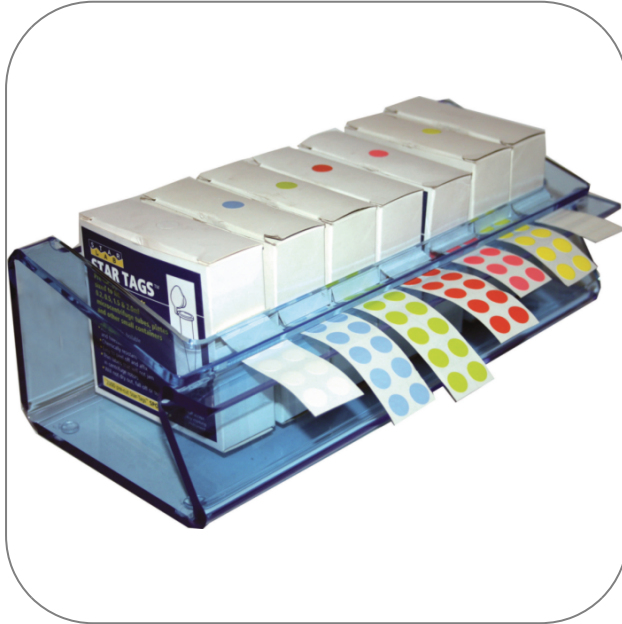

StarTags Dispenser

Product Highlights

Product Applications

Labelling

STARLAB reserves the right to make changes at any time and without prior notice. The content and design of this PDF are protected by national and international copyright law and are the property of STARLAB International GmbH. Any duplication, editing, distribution and any kind of use and utilization of this PDF content in electronic systems, online media and / or libraries or similar databases requires the prior consent of STARLAB International GmbH.

Starlab (UK) LTD
5 Tanners Drive
MK14 5BU Milton Keynes
Email: infoline@starlab.co.uk

General Data

Art. No.	E9199-0000
Dimensions (W × D × H)	280 mm × 120 mm × 89 mm
Dimensions (W × D)	280 mm × 120 mm
Pack Size	1 Piece (1 Box × 1 Piece)
Color	Blue
Places	7

Starlab (UK) LTD
5 Tanners Drive
MK14 5BU Milton Keynes
Email: infoline@starlab.co.uk

More informations about StarTags Dispenser

Blue acrylic [dispenser](#) that holds up to seven boxes of StarTags. Rubber feet on base prevents slipping.