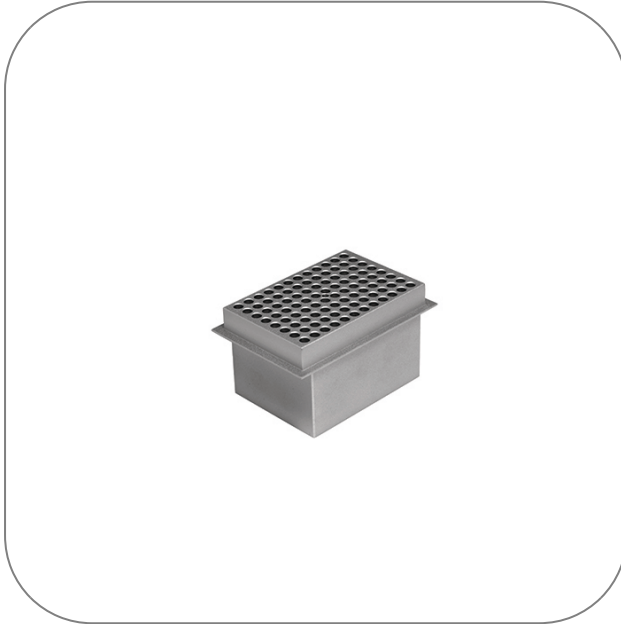

## Metal Block for 96-Well PCR Plates (Single)

### Product Highlights

- Well diameter: 6.28 mm
- Well depth: 15mm
- For use with N2400-4001 only
- Supplied with screw in handle for insertion/removal

## General Data

Art. No.	N2400-4107
Dimensions (W × D × H)	87 mm × 128 mm × 70 mm
Dimensions (W × D)	87 mm × 128 mm
Well diameter	6.28 mm
Well depth	15.0 mm
Pack Size	1 Piece (1 Box × 1 Piece)
System	Dry Bath Incubator (Single & Dual)
For use with (SL)	96-well PCR plate (Single Block only)

## More informations about Metal Block for 96-Well PCR Plates (Single)

Metal block for use with the single block (N2400-4001) Dry Bath System.

The single & dual block dry bath is designed for a wide variety of applications. Additional function of a water bath.